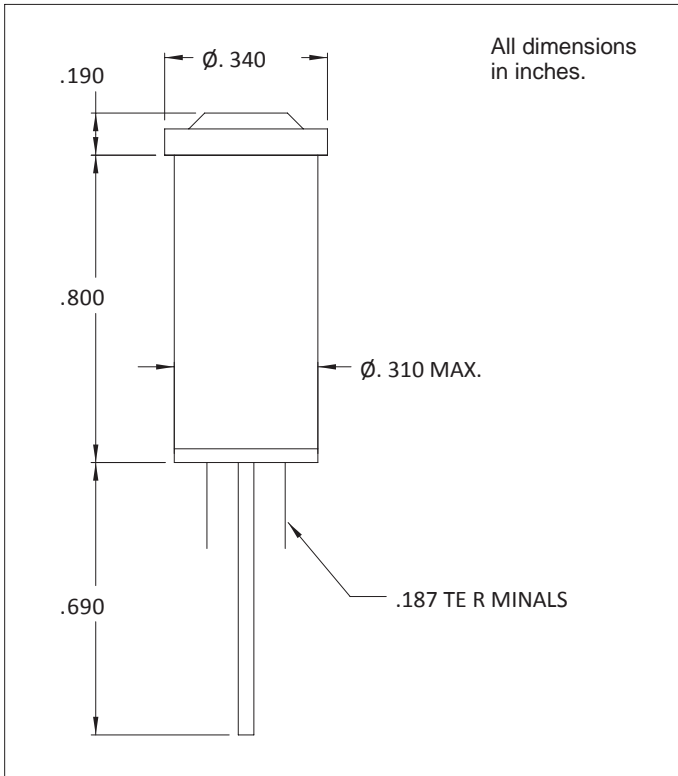

2195QA Series Non-Relampable Incandescent Indicator Lights

Description and Features

Mounting: Ø.310 MIN., supplied with push-on speednut SN1287.

Terminals: Quick-connect, tinned brass

Lens: Polycarbonate

Bezel: White nylon.

Housing: White Nylon

Lens Color	Incandescent	
	Model No. 12V	Model No. 28V
Red	-	2195QA1-28V
Amber	2195QA3-12V	2195QA3-28V
White	-	2195QA4-28V
Green	-	2195QA5-28V
Lamp	#2162	#2187

Underwriters Laboratories (UL) File No. E20356